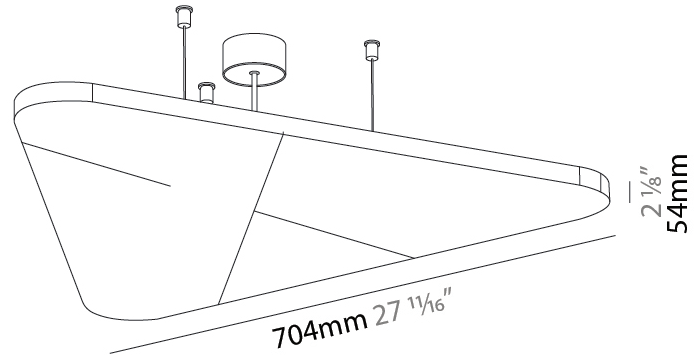

GENERAL

Series: Victory Acoustic Light Panel
Brand: Prolicht
Division: Architectural
Mounting Type: Suspension
Mounting Location: Ceiling
Subcategory: Acoustic

PHYSICAL

Shape: Abstract
Length (mm): 792
Length (in): 31 ³/₁₆
Width (mm): 704
Width (in): 27 ¹¹/₁₆
Height (mm): 54
Height (in): 2 ¹/₈
Light Distribution: Indirect
Fixture Finish: SSR / BKV / CWI / CRY / HAB / UFT / ITA / RUA / FTG / MYG / LOD / PUS / FRO / FUP / KIA / POP / BLS / SPG / MEY / GOH / GUM / CHC / COM / ABZ / JAG / OBR / MOS / ROR
Accent Finish: ANC / ASH / BNA / BTC / BZE / CEL / EGG / EVG / FOG / FOS / FST / FUA / IRI / IRO / KHA / LIC / LIM / MER / MSN / MUS / ONX / PEA / PLU / POL / PPY / RAY / ROY / RST / STE / SWD / TAN / TAU
Fixture Material: Aluminum
Cable Details: 2 000mm / 78 3/4" or 6 000mm / 236 1/4" Transparent Cable

ELECTRICAL

Lamp Type: LED (Zhaga Standard)
Input Wattage (W): 10
Total Output Wattage (W): 9.1
Dimming: Non-Dimmable
Driver Included: Yes
Driver Location: Integrated
Driver Type: Constant Current - Universal
Driver Class: Class 2
Input Voltage (V): 120 - 277

LED

Color Temperature (°K): 2700 / 3000 / 3500 / 4000
Max. Delivered Lumen (lm): 701 / 708 / 730 / 751
Nominal Lumen (lm): 855 / 864 / 890 / 916
CRI: >90 CRI
Lamp Life (hrs): 50000

OPTICAL

RATINGS AND CERTIFICATIONS

Certified By: CSA Certified to UL and CSA Standards
IP rating: IP20